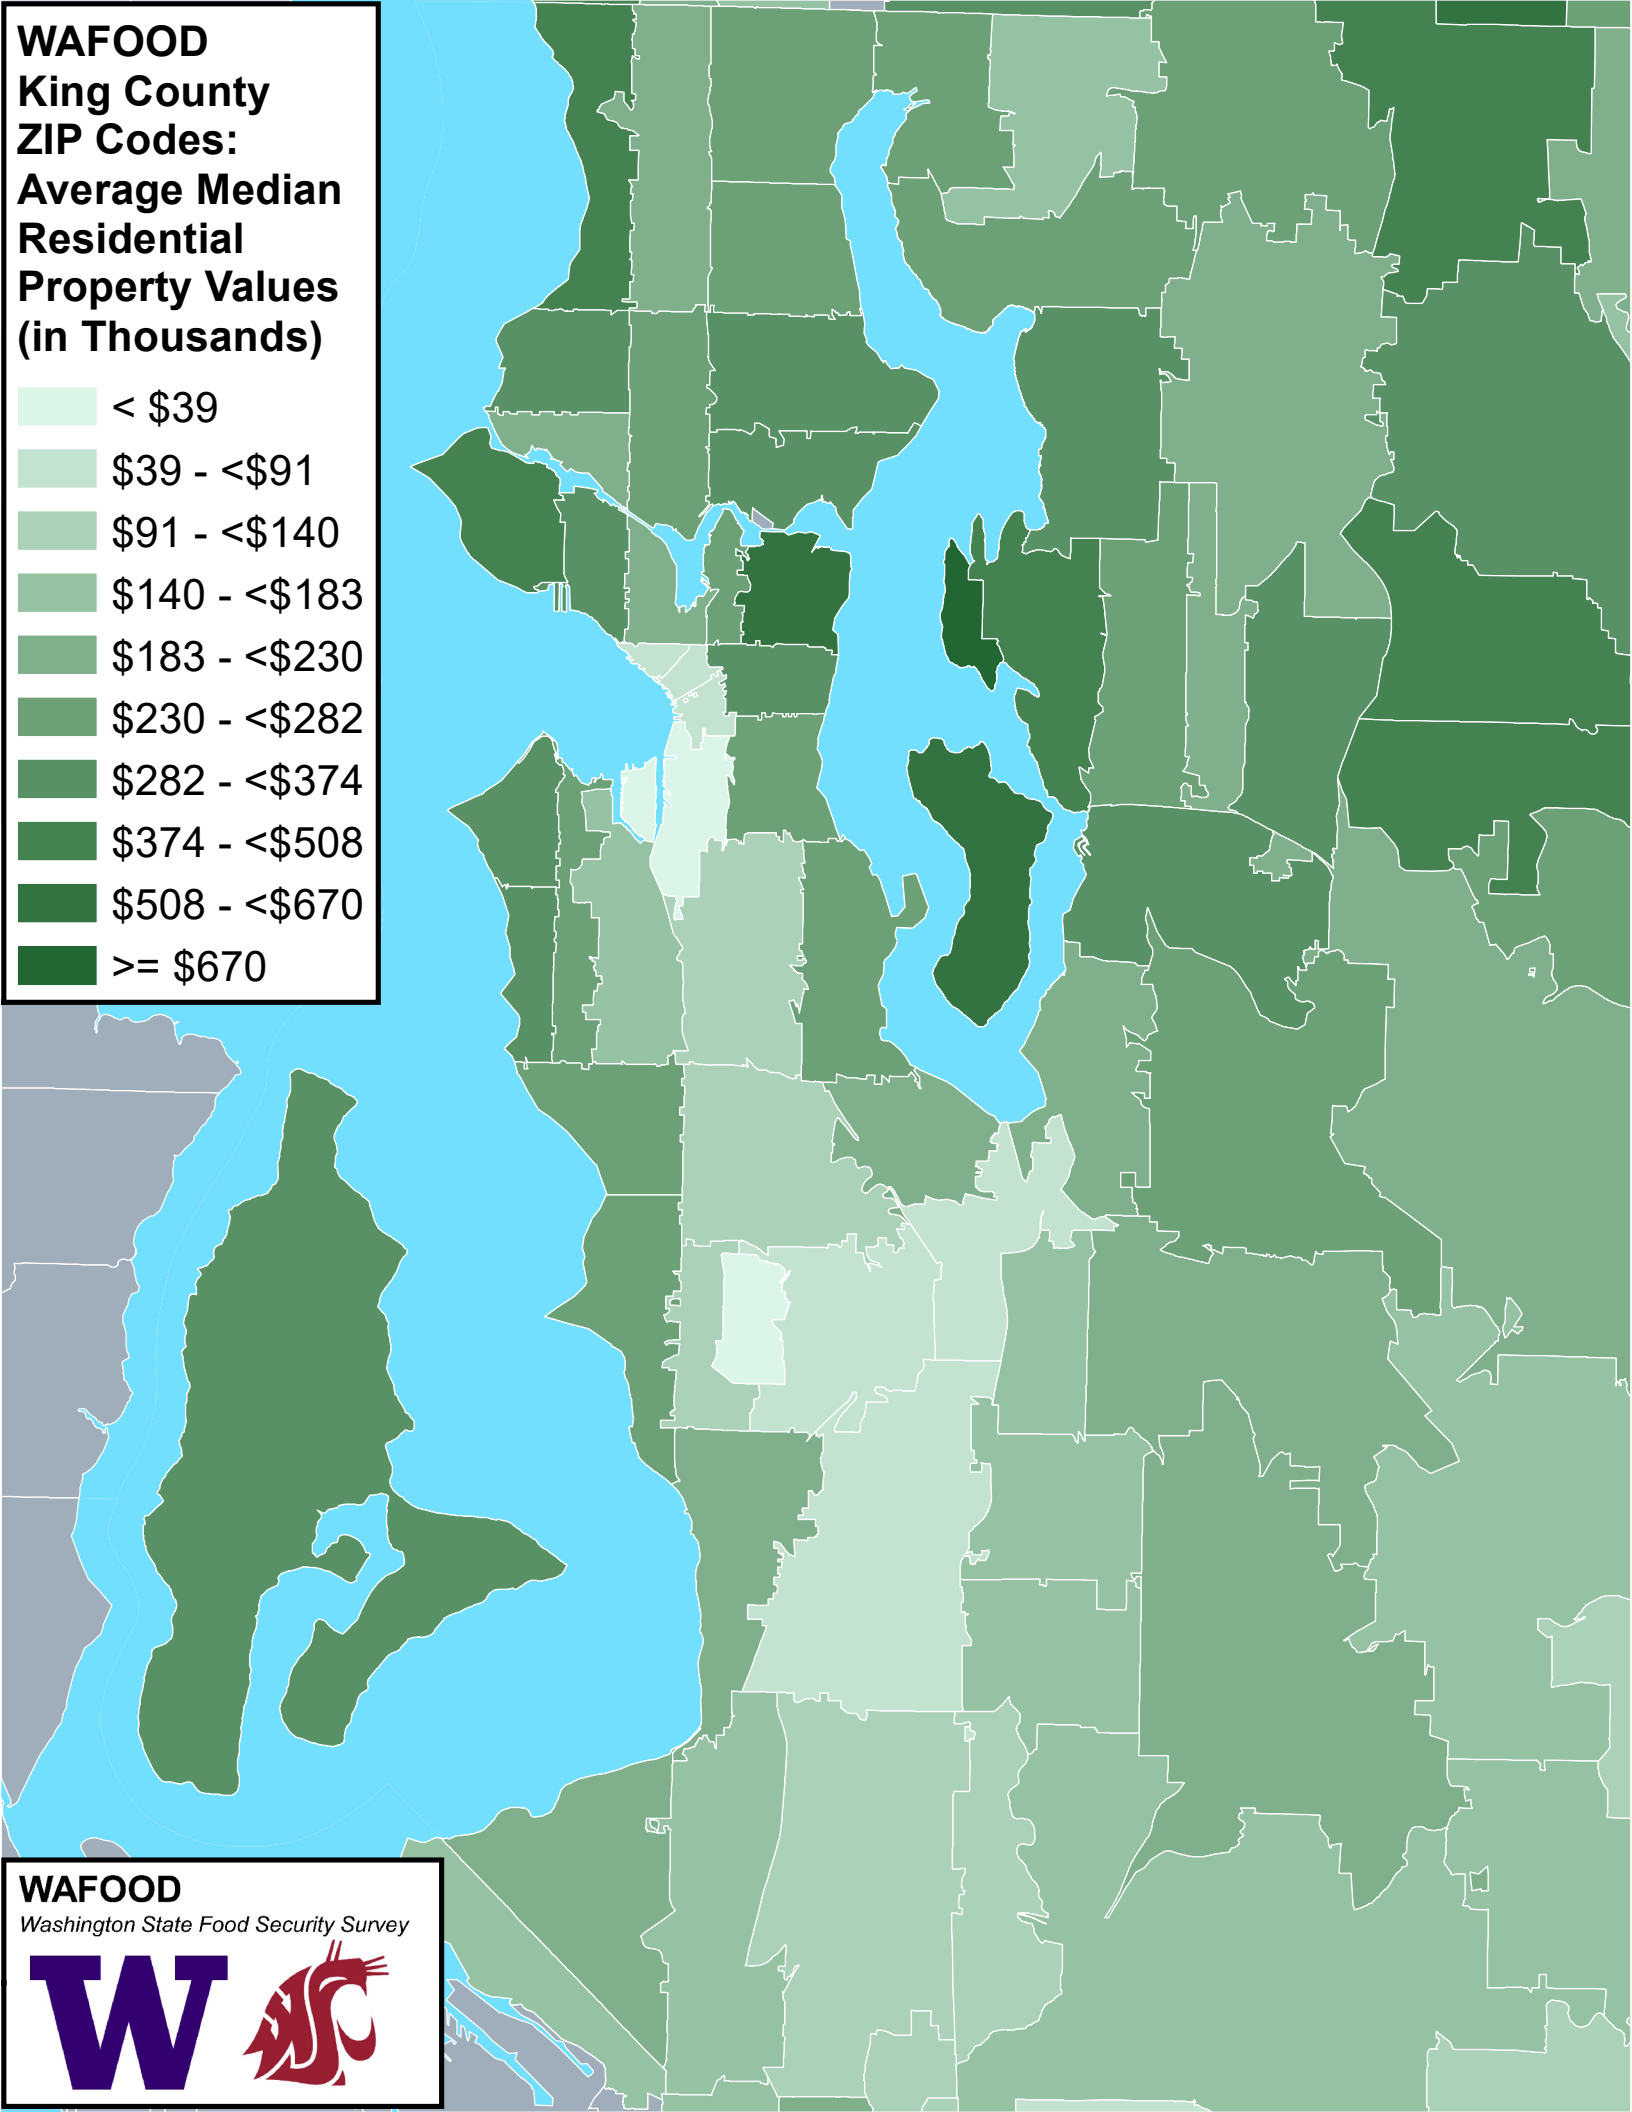

WAFOOD
King County
ZIP Codes:
Average Median
Residential
Property Values
(in Thousands)

- < \$39
- \$39 - <\$91
- \$91 - <\$140
- \$140 - <\$183
- \$183 - <\$230
- \$230 - <\$282
- \$282 - <\$374
- \$374 - <\$508
- \$508 - <\$670
- >= \$670

WAFOOD
Washington State Food Security Survey